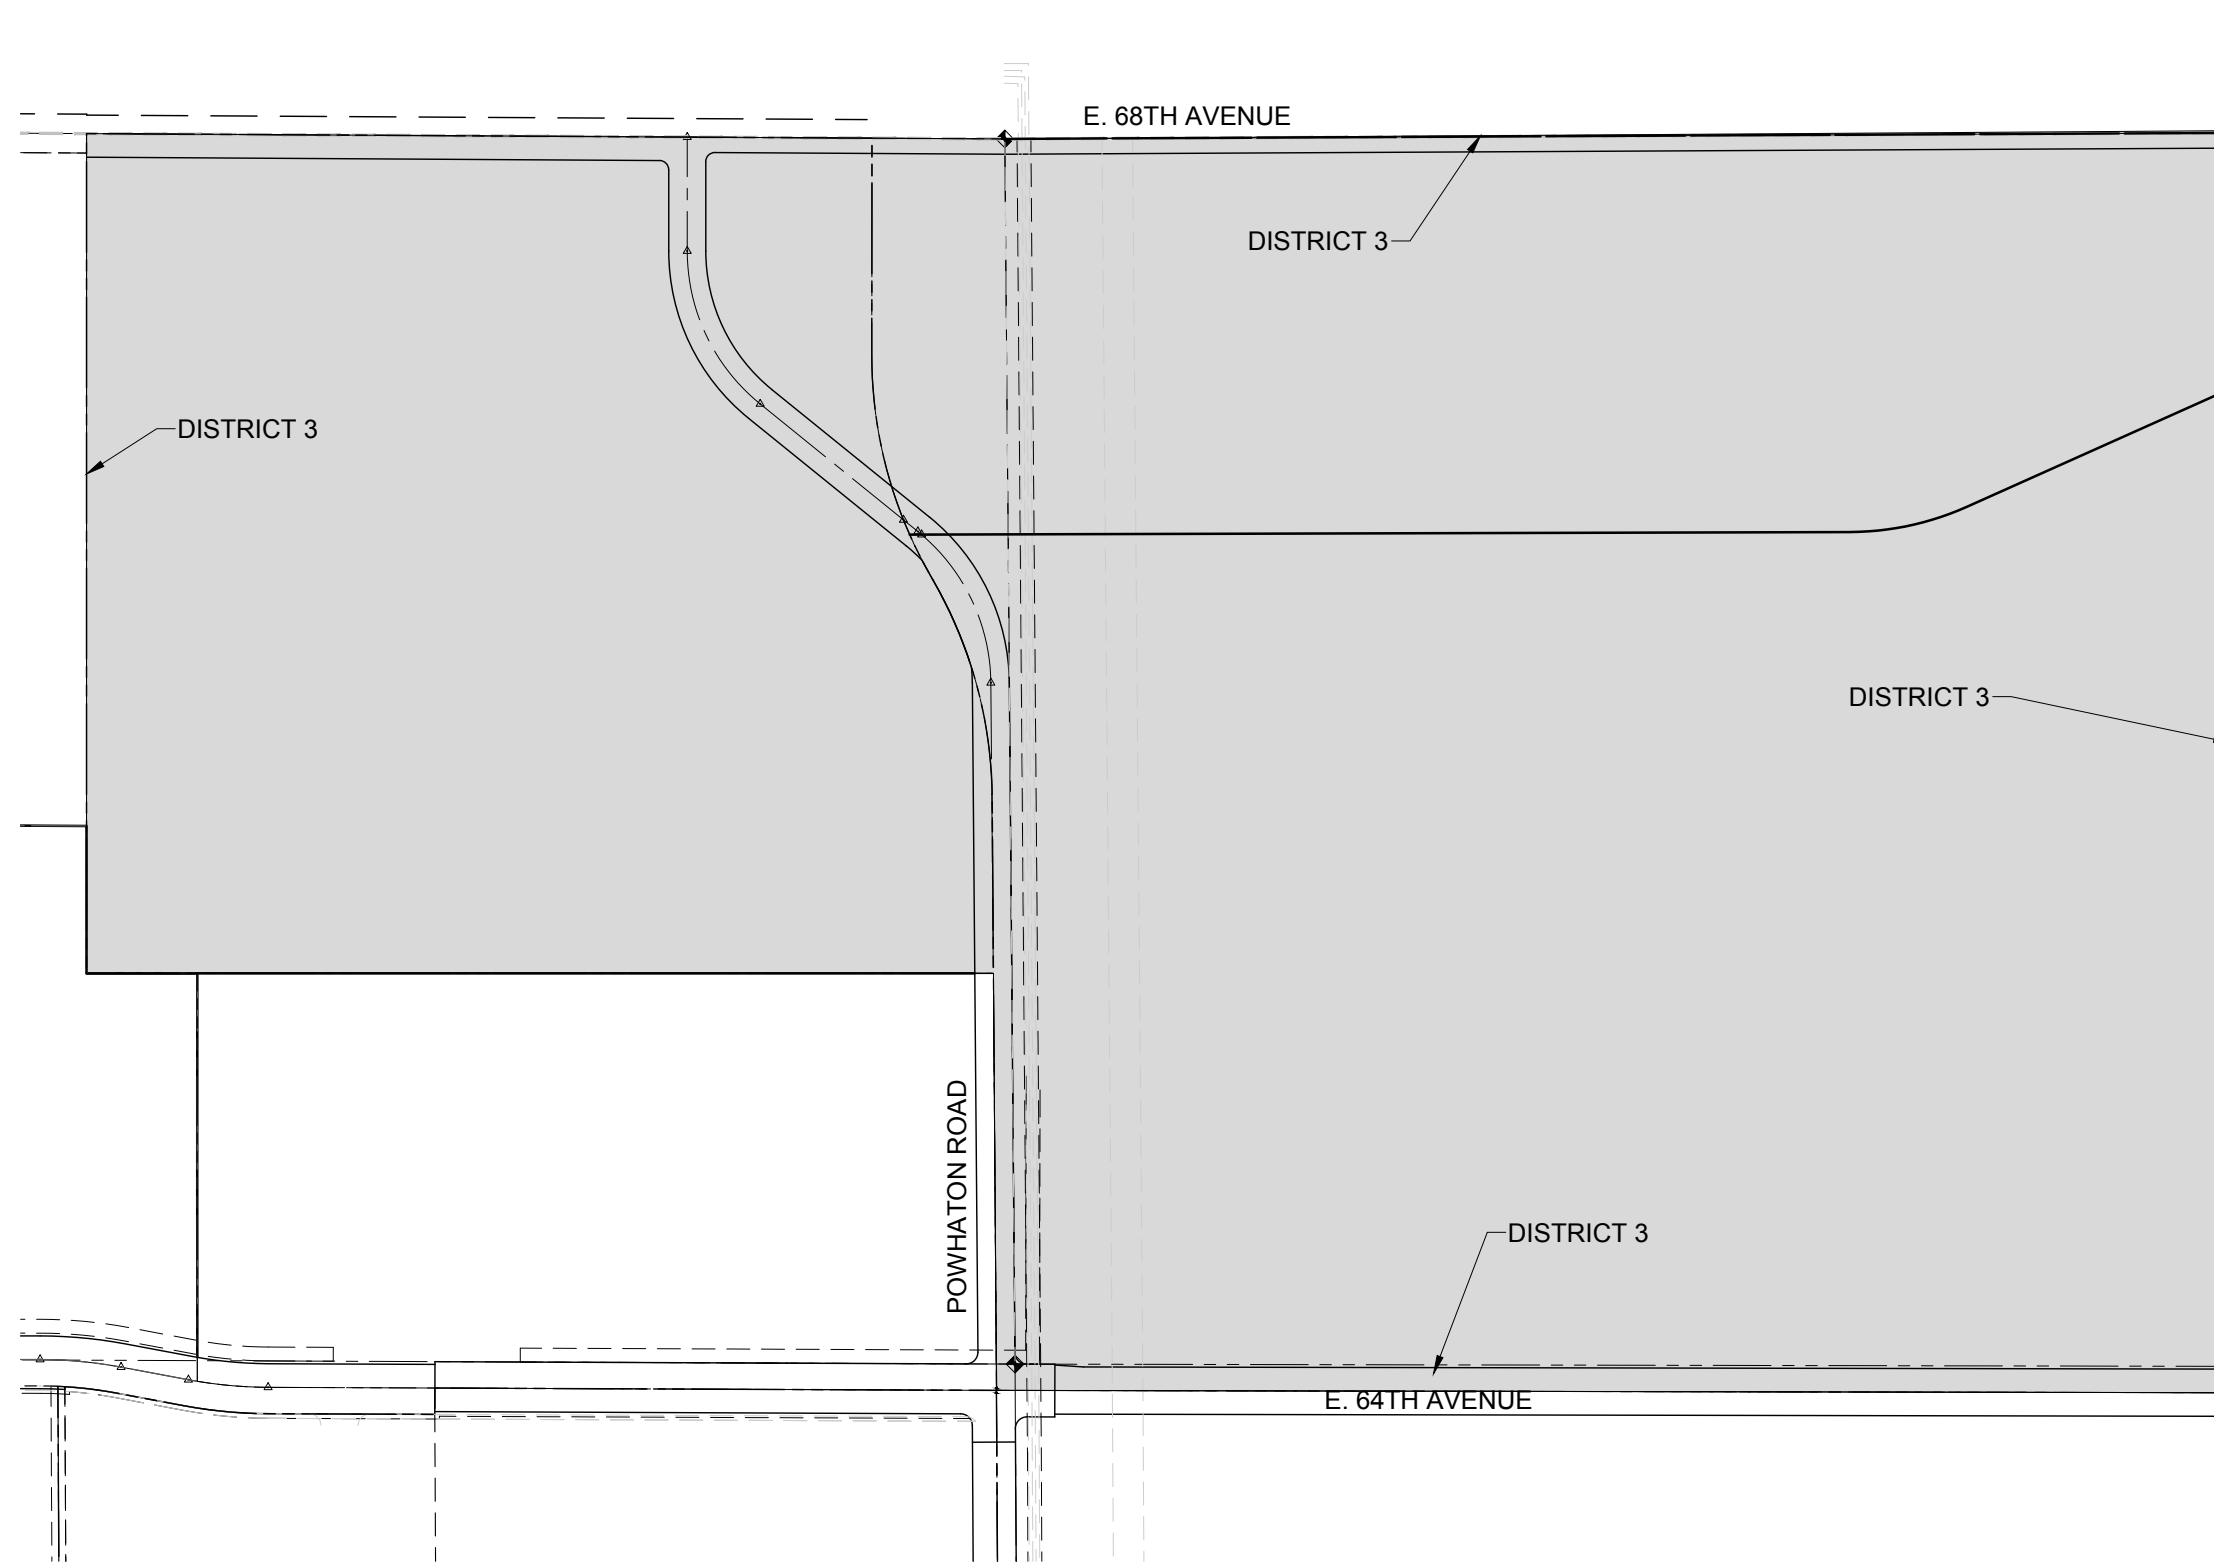

# WHITE BUFFALO METROPOLITAN DISTRICT NO. 3

 DISTRICT 3 LIMITS

		10333 E. Dry Creek Rd. Suite 240 Englewood, CO 80112 Tel: 720-482-9526 CVLINC.NET		DISTRICT 3 MAP	
				SCALE: AS SHOWN	DRAWN BY: JF
FILE NO:		CHECKED BY:		DATE: 1/29/2020	
No.	Revisions	Date	Init.		Appr.